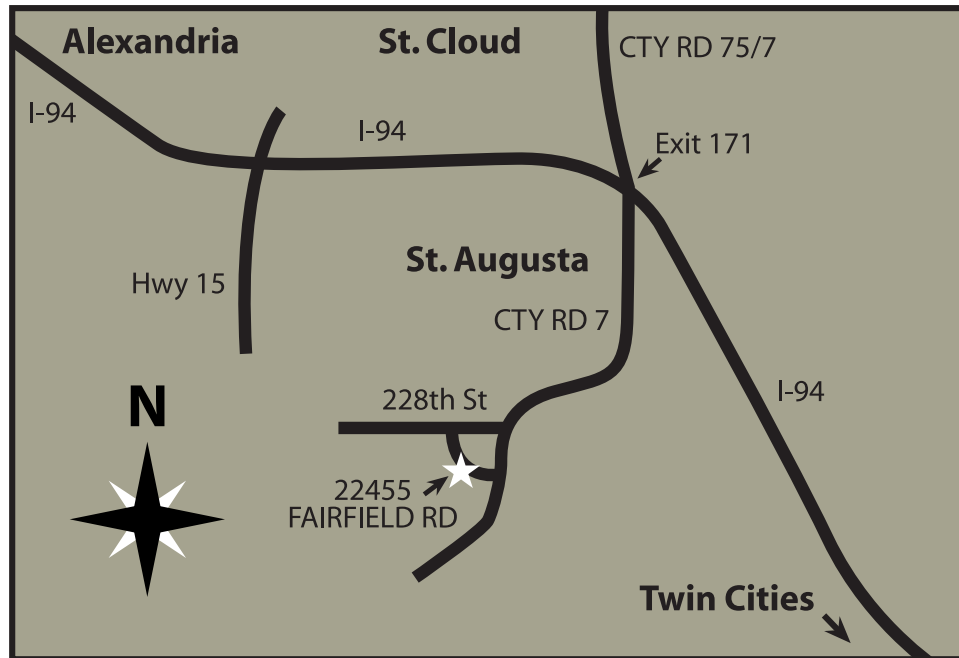

"Hard to say... easy to remember"

YAPUNGI^{CH} [yuh PUN'sich] photography

DIRECTIONS:

Our studio is located 4 miles from the I-94 / St. Augusta (St. Cloud) interchange. Take Cty Rd 7 south about 4 miles until you reach Fairfield Road (you will pass Emerald Ponds housing development and Heavenly Paws crematory). Go west on Fairfield Road about .2 miles and we're the 2nd house on the left.

The studio is located in the building closest to the road. The address is 22455 Fairfield Rd., St. Augusta, MN 56301 - (320) 253.8215.

BY APPOINTMENT ONLY

St. Augusta/St. Cloud: 253-8215
Greater Minnesota: 877-253-8215